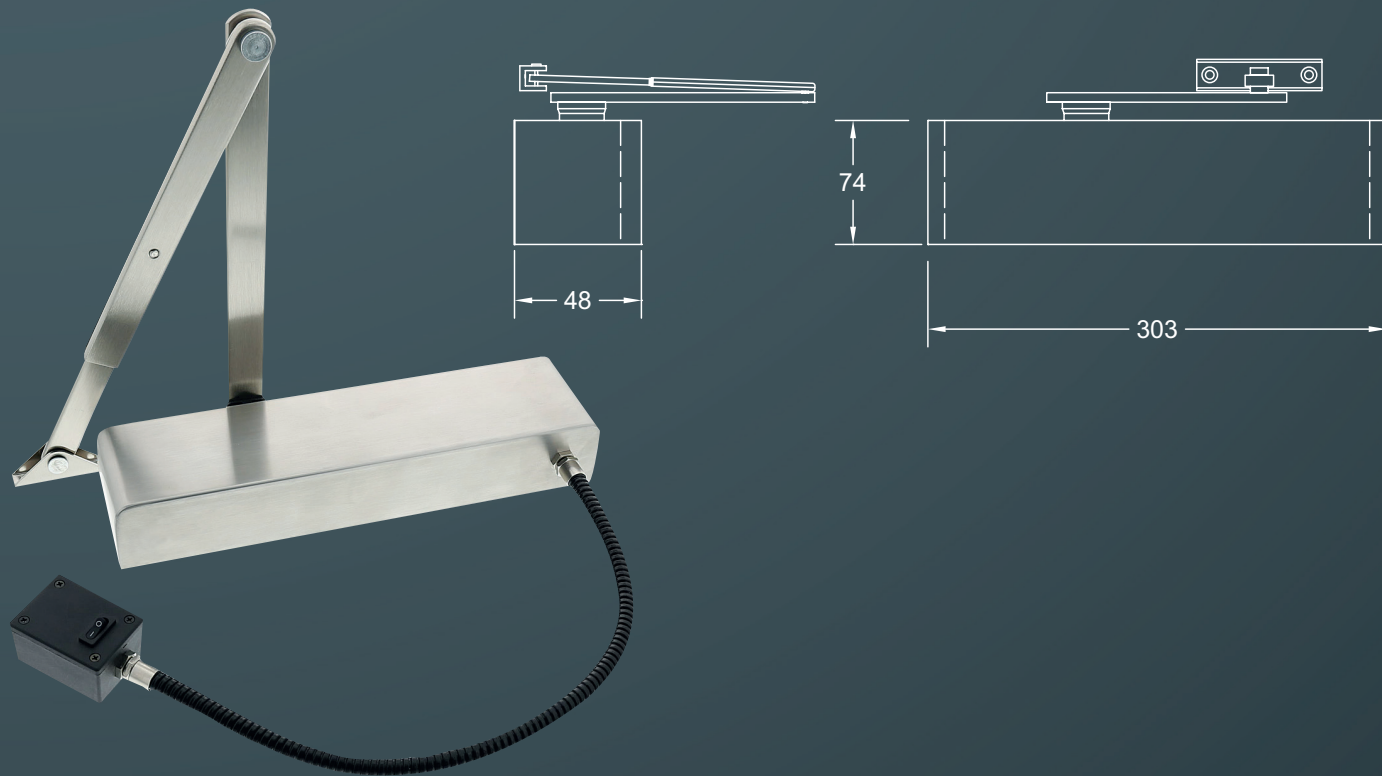

Size 3-4

1100mm
(max door width)

80kg
(max door weight)

2 Years

TS7.004 - Dual Function Hold Open & Swing Free EMAG

Product Overview:

A truly universal Electro-Magnetic door closer with all options in one unit. Suitable for most applications particularly those with public use.

Electrical Details:
Current Draw: 95 Milliamp
Voltage: 24v DC

Testing & Standards

- CE marked against EN1154 EN1155
- Included in successful fire test to EN1634-1
- Suitable for use on timber fire doors of up to 120 minutes fire resistance
- Certifire approved - refer to CF5023 for scope of approval
- Safe in use
- High corrosion resistance

BS8300 - Approved Document M

The TS7.004 Overhead door closer has hold-open and swing-free functions making it suitable for use in applications where ease of access is important and compliance with the requirements of The Equalities Act. There is no minimum door size for the TS7.004 to help meet the requirements laid down by The Equalities Act.

Specification	TS7.004	
Closing force (Fig 1)	EN size	3-4
Door size (max)	Width (mm)	1100
	Weight (kg)	80
Door size (min)	Width (mm)	395
	Length (mm)	273
Body dimensions	Height (mm)	58
	Depth (mm)	44
	Application	Pull side fig 1
Application	Push side fig 66	✓
	Transom fig 61	✓
	Mechanism	Rack & pinion
Power shoe bracket		✓
Angle of opening		105°
Non handed		✓
Adjustable sweep speed		✓
Adjustable latch speed		✓