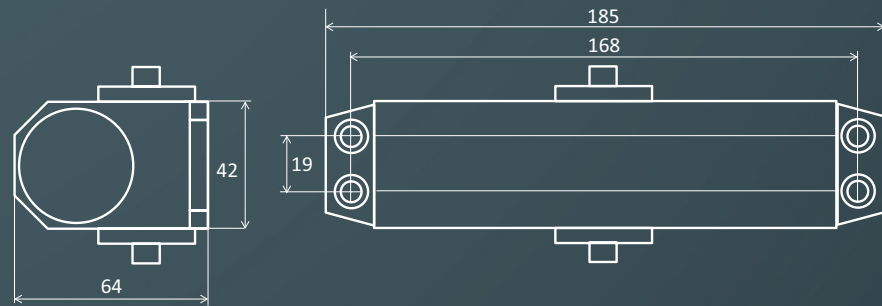

Size 3

950mm
(max door width)

60kg
(max door weight)

10 Years

TS1.224 - Fixed Power Size 3 Budget Door Closer c/w Cover

Product Overview:

Our entry level budget door closer with full square cover, suitable for light/medium duty general applications including student accommodation, flat entrance doors etc.

Testing & Standards

- CE marked against EN1154
- Included in successful fire test to EN1634
- Suitable for use on timber fire doors of up to 120 minutes fire resistance
- Safe in use
- High corrosion resistance

Specification		TS1.224
Closing force (Fig 1)	EN size	3
Door size (max)	Width (mm)	950
	Weight (kg)	60
Door size (min)	Width (mm)	???
Body dimensions	Length (mm)	185
	Height (mm)	42
	Depth (mm)	64
Application	Pull side fig 1	✓
	Push side fig 66	✓*
	Transom fig 61	✓*
Mechanism	Rack & pinion	✓
Angle of opening		180°
Non handed		✓
Adjustable sweep speed		✓
Adjustable latch speed		✓

* these options are not covered by CE

Cover options		TS1.224
Square		✓

Finish options		TS1.224
Cover & silver sissor arm	SIL	✓
	SSS	✓
	PB	✓

Tested to EN1154		TS1.224

4 8 3 1 1 3 - fig.1
3 8 3 1 1 3 - fig.66

CE certificate

Finishes

Cover