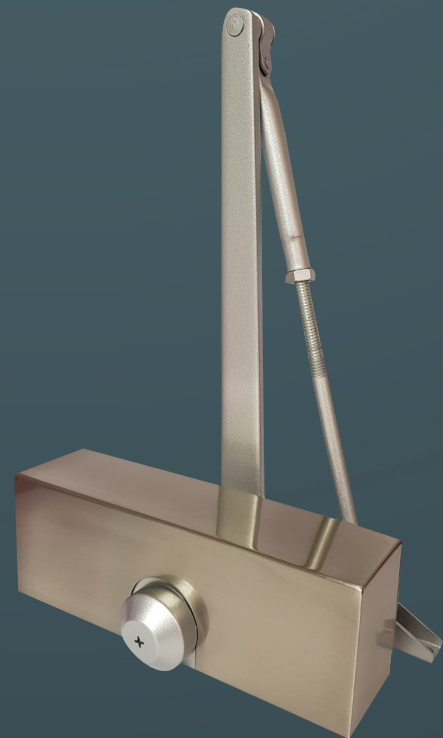

Size 3

950mm  
(max door width)

60kg  
(max door weight)

10 Years

# TS1.224 - Fixed Power Size 3 Budget Door Closer c/w Cover

### Product Overview:

Our entry level budget door closer with full square cover, suitable for light/medium duty general applications including student accommodation, flat entrance doors etc.

### Testing & Standards

- CE marked against EN1154
- Included in successful fire test to EN1634
- Suitable for use on timber fire doors of up to 120 minutes fire resistance
- Safe in use
- High corrosion resistance